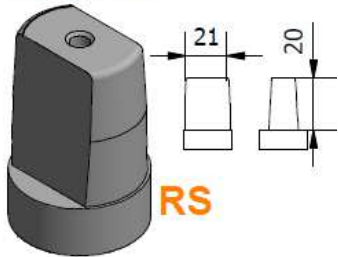

STANDARD FIXED SPINDLES

ITALIAN

ITALIAN +5mm

GERMAN

SPANISH

FRENCH

SPINDLE
ACCESSORY
Art.AC850

EXTENSIONER SPINDLES

EXTENSIONER +29MM
ITALIAN SPINDLE

ART.
40050

EXTENSIONER +29MM
GERMAN SPINDLE

ART.
40050 RS