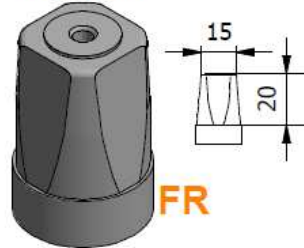

STANDARD FIXED SPINDLES

ITALIAN

ITALIAN +5mm

GERMAN

SPANISH

FRENCH

SPINDLE
ACCESSORY
Art.AC850

EXTENSIONER SPINDLES

EXTENSIONER +29MM
ITALIAN SPINDLE

ART.
40050

EXTENSIONER +29MM
GERMAN SPINDLE

ART.
40050 RS