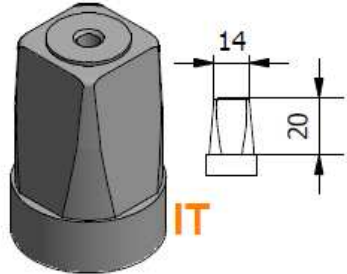

STANDARD FIXED SPINDLES

ITALIAN

ITALIAN +5mm

GERMAN

SPANISH

FRENCH

SPINDLE
ACCESSORY
Art.AC850

EXTENSIONER SPINDLES

EXTENSIONER +29MM
ITALIAN SPINDLE

ART.
40050

EXTENSIONER +29MM
GERMAN SPINDLE

ART.
40050 RS