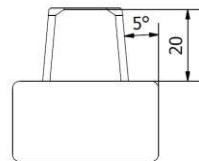

EXTENSIONER +29MM
ITALIAN SPINDLE

ART.
40050

EXTENSIONER +29MM
GERMAN SPINDLE

ART.
40050 RS