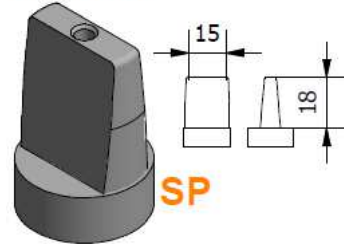

STANDARD FIXED SPINDLES

ITALIAN

ITALIAN +5mm

GERMAN

SPANISH

FRENCH

SPINDLE
ACCESSORY
Art.AC850

EXTENSIONER SPINDLES

EXTENSIONER +29MM
ITALIAN SPINDLE

ART.
40050

EXTENSIONER +29MM
GERMAN SPINDLE

ART.
40050 RS