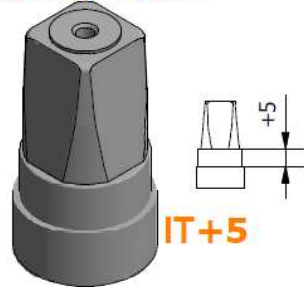

STANDARD FIXED SPINDLES

ITALIAN

ITALIAN +5mm

GERMAN

SPANISH

FRENCH

SPINDLE
ACCESSORY
Art.AC850

EXTENSIONER SPINDLES

EXTENSIONER +29MM
ITALIAN SPINDLE

ART.
40050

EXTENSIONER +29MM
GERMAN SPINDLE

ART.
40050 RS